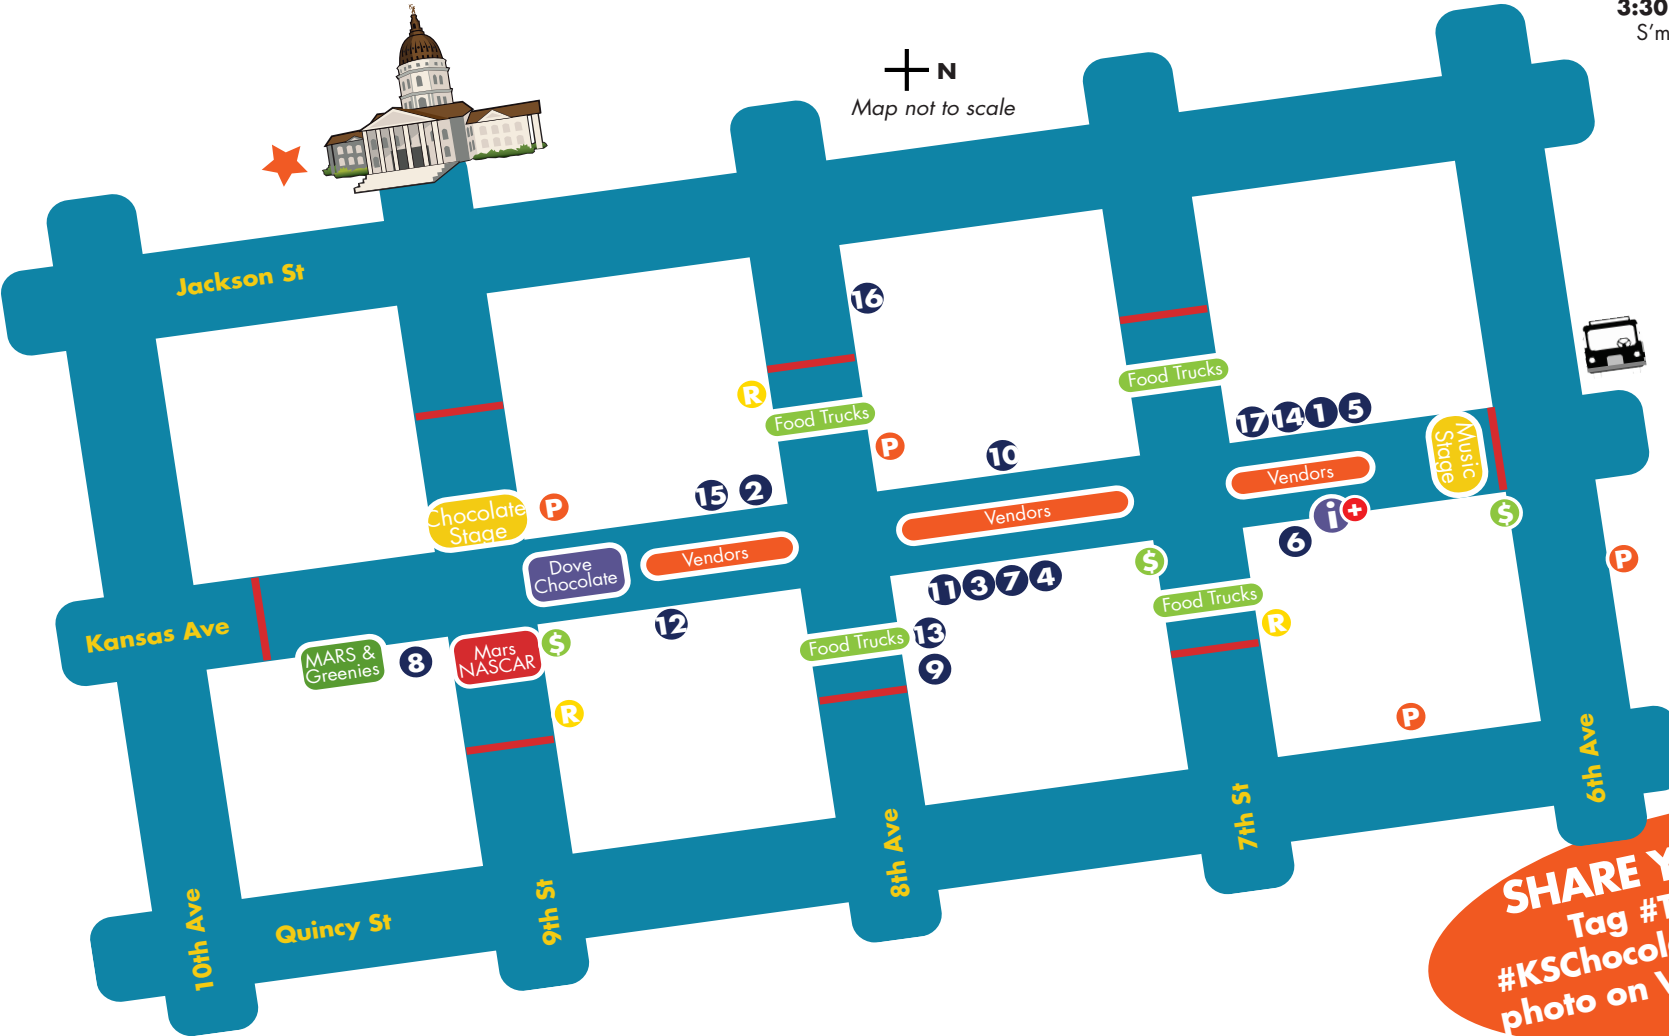

2016 Kansas Chocolate Festival

MOVIE ON THE LAWN

Featuring *Willy Wonka & the Chocolate Factory* at the Kansas Statehouse, south lawn
 6:30 pm preshow activities
 7:30 pm movie starts
 *Bring a blanket or lawn chair

CHOCOLATE STAGE 9TH & S. KANSAS AVE.

10:30 - 11am "The History of Chocolate"
11:30am - noon "Breakfast with Chocolate Scott"
12:30 - 1pm "Spices, Herbs, Salts, Oils, Vinegar and Chocolate"
1-1:30pm "Chocolate: From Bean to Bar"
1:45 - 2:15pm Chocolate Pudding Eating Contest Sponsored by Sam's Club Topeka
2:30 - 3pm "Desserts!"
3:30 - 4pm "Dove Chocolate & S'mores"

+ N
Map not to scale

- Information
- First Aid
- Restrooms
- Parking Garage
- ATM
- Shuttle - To Hummer Sports Park & Aaron Douglas Art Fair
- Movie on the Lawn
- Road blocks

SHARE YOUR PICS
 Tag #TopCity or #KSChocolate to see your photo on VisitTopeka.com

SPECIAL THANKS

**DOWNLOAD
THE NEW
VISIT TOPEKA
APP TODAY!**

MUSIC STAGE
11am - 1pm Blazing Mojo
2 - 4pm Smith an Liston