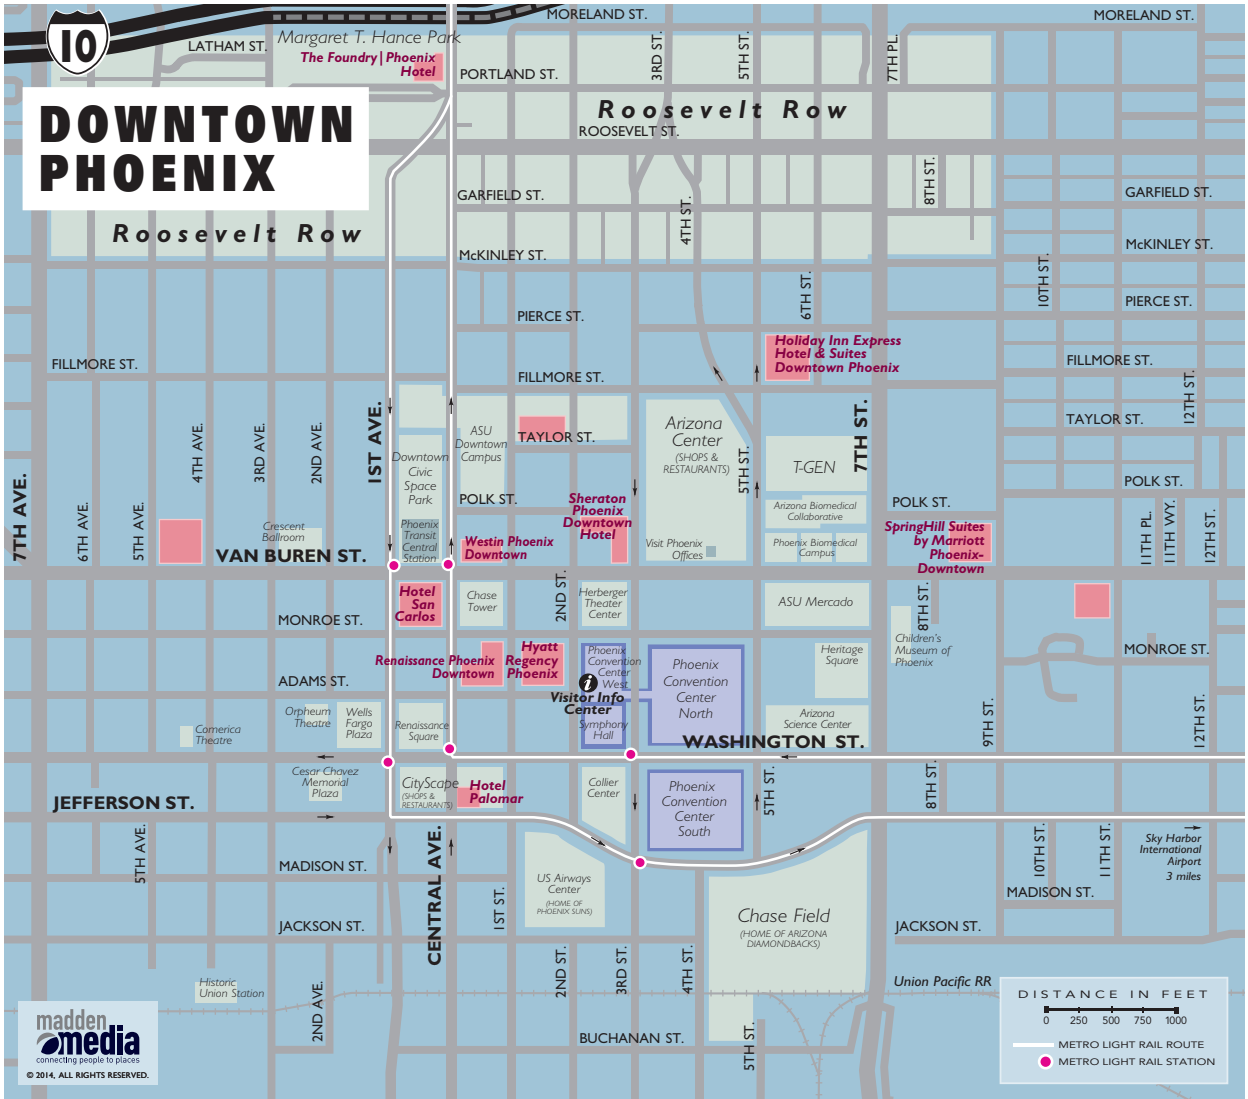

DOWNTOWN PHOENIX

Margaret T. Hance Park
The Foundry | Phoenix Hotel

Roosevelt Row
ROOSEVELT ST.

Roosevelt Row

Arizona Center
(SHOPS & RESTAURANTS)

Phoenix Convention Center West
Visitor Info Center
Symphony Hall

Phoenix Convention Center North
WASHINGTON ST.

Phoenix Convention Center South

Chase Field
(HOME OF ARIZONA DIAMONDBACKS)

Holiday Inn Express
Hotel & Suites
Downtown Phoenix

Sheraton
Phoenix
Downtown
Hotel

Westin
Phoenix
Downtown

Hotel
San
Carlos

Renaissance
Phoenix
Downtown

Hyatt
Regency
Phoenix

CityScape
Phoenix
(SHOPS & RESTAURANTS)

Hotel
Palomar

SpringHill Suites
by Marriott
Phoenix-
Downtown

Children's
Museum of
Phoenix

Sky Harbor
International
Airport
3 miles

© 2014. ALL RIGHTS RESERVED.