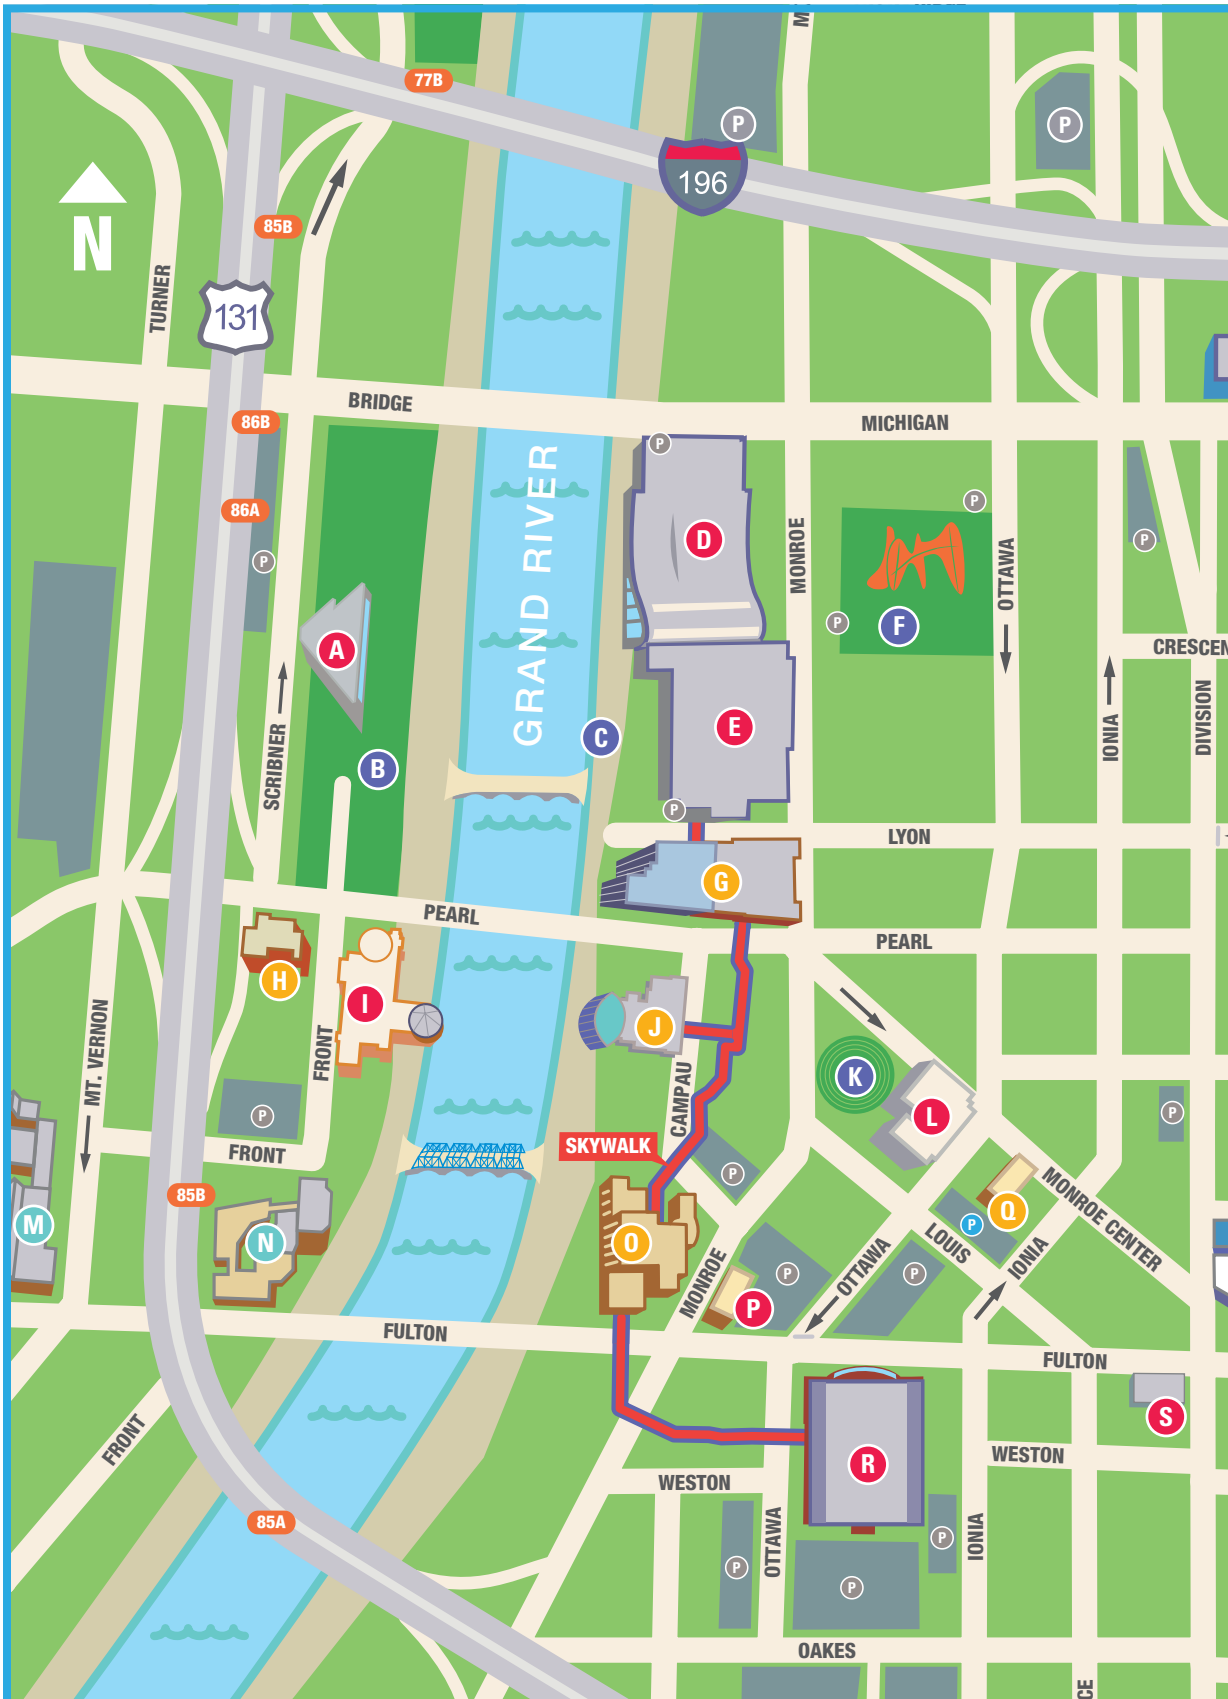

# GRAND RAPIDS CONVENTION CAMPUS

## Parks

- B** Ah-Nab-Awen Park
- C** Riverwalk
- F** Calder Plaza
- G** Crescent Park
- K** Rosa Parks Circle
- V** Veteran's Memorial Park

## Attractions

- A** Gerald R. Ford Museum
- D** DeVos Place
- E** DeVos Performance Hall
- I** Grand Rapids Public Museum
- L** Grand Rapids Art Museum
- P** The B.O.B.
- R** Van Andel Arena
- S** Urban Institute of Contemporary Arts

## Hotels

- G** Amway Grand Plaza Hotel
- H** Holiday Inn Downtown
- J** JW Marriott Grand Rapids
- O** Courtyard by Marriott Downtown
- Q** City Flats Hotel

- P** = PARKING
- P** = PARKING 1st HOUR FREE
- = Climate-Controlled SKYWALK