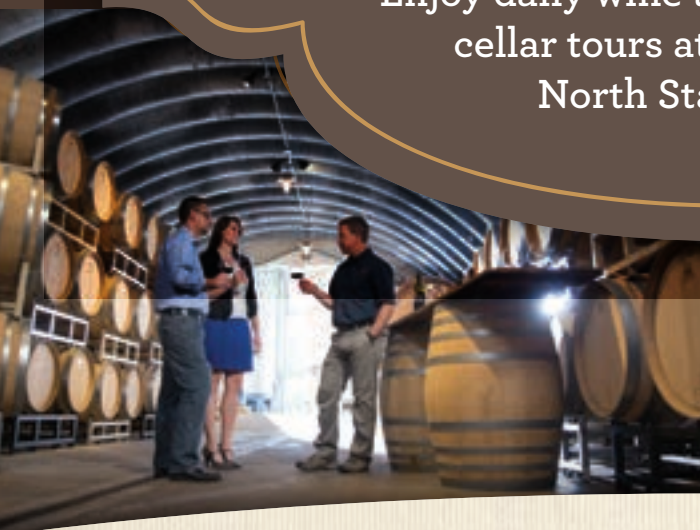

812.334.8800

www.hiexpress.com

117 S. FRANKLIN ROAD • BLOOMINGTON, IN 47404

Indiana's *Top-Ranked Wine Destination*

AS RATED ON
TRIPADVISOR.COM

Enjoy daily wine tasting and weekend cellar tours at our location on North State Road 37.