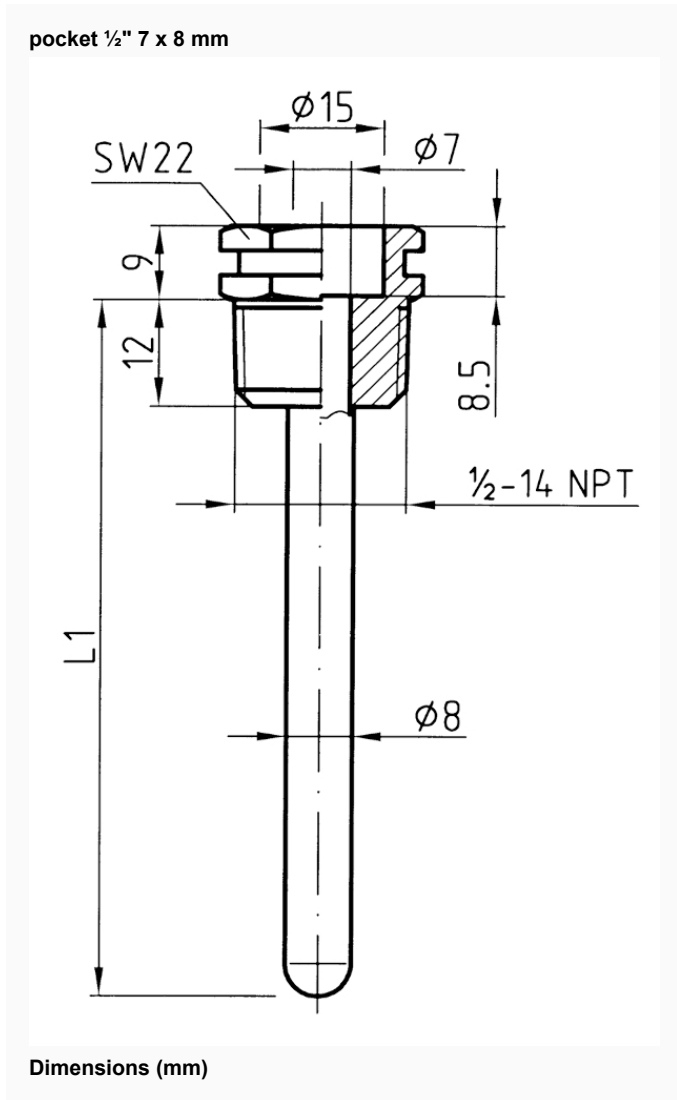

Pocket 1/2" 7 x 8 mm

Part no. 67322

pockets for thermometers and thermostats with capillary tube

Technical Drawings

Versions

Type	material	stem			Part no.
		inside ø	outside ø	Stem length L1	
Pocket 1/2" 7 x 8 mm	Brass/Cu alloy, bare metal surface	7 mm	8 mm	120 mm	67322