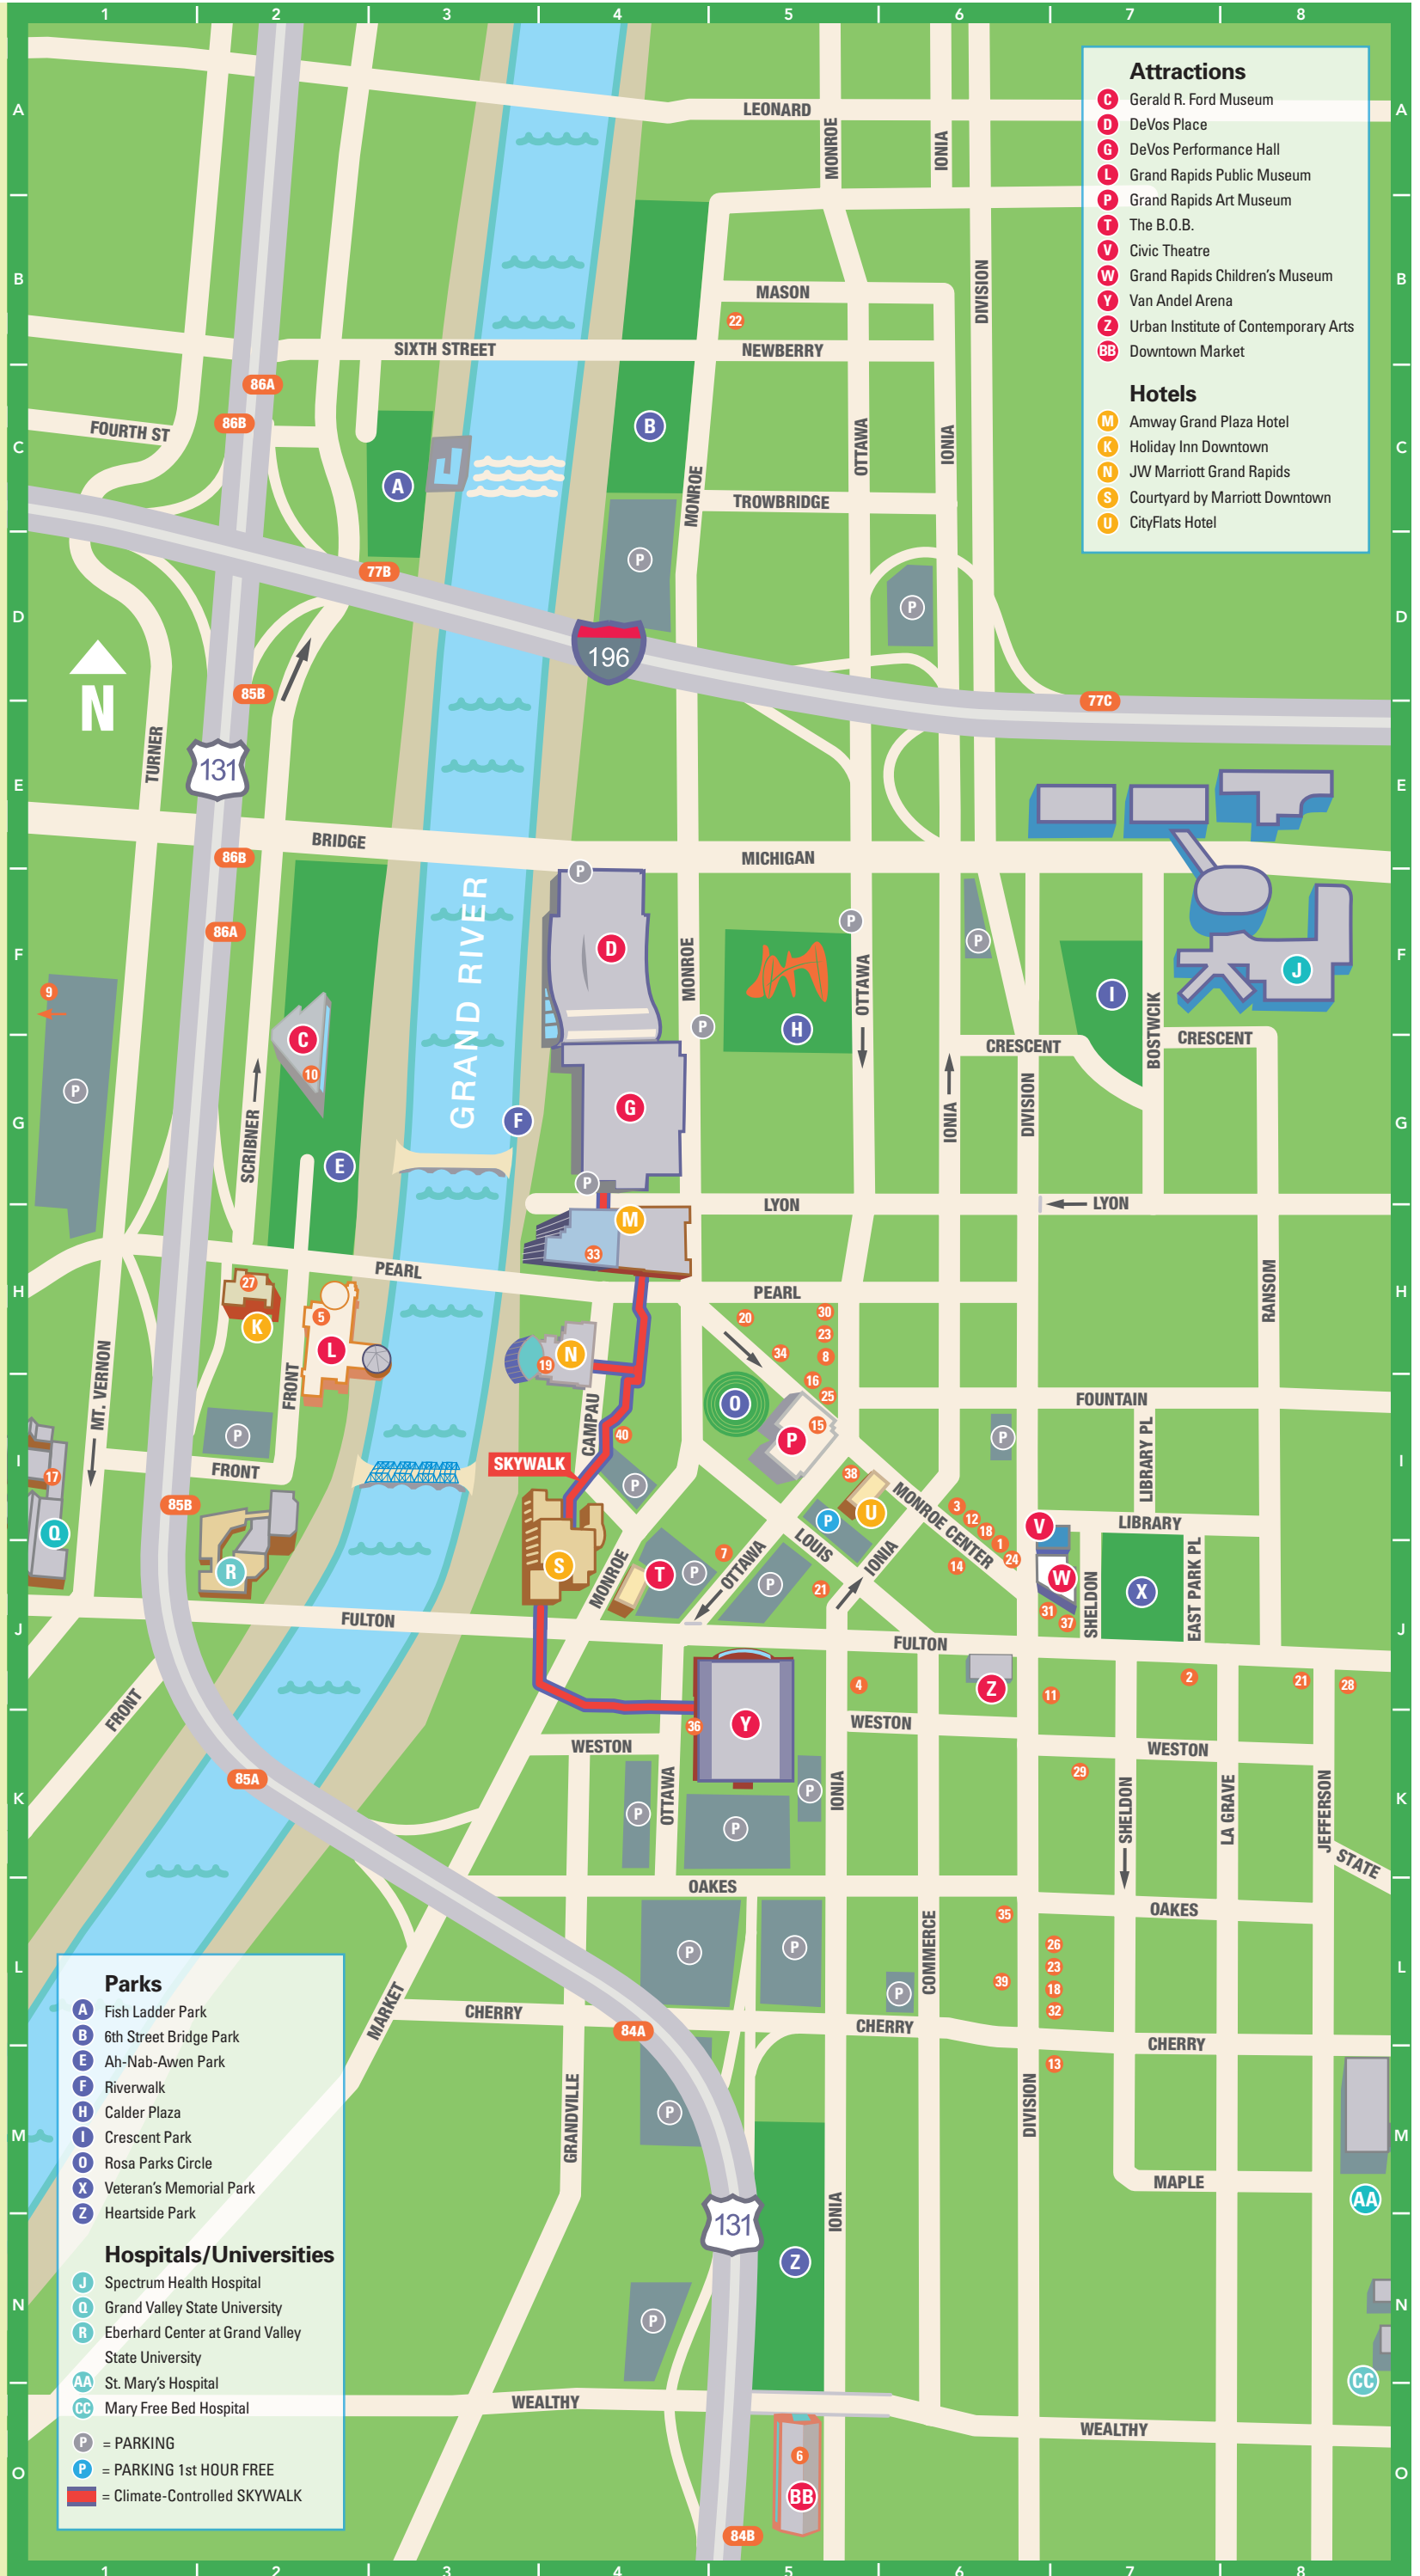

DOWNTOWN SHOPPING GUIDE

- 1 6.25 Paper Studio I-6
- 2 Brian's Books J-7
- 3 Central District Cyclery I-6
- 4 Craft-Revival J-5
- 5 Curiosity Shop at the Grand Rapids Public Museum H-2
- 6 Downtown Market Shops O-5
Aperitivo
City Produce
Crescent Street Floral
Dorothy & Tony's Gourmet
Kettle Corn
Field & Fire Bakery
Fish Lads
Grocer's Daughter Chocolate
Love's Ice Cream
Making Thyme Kitchen
Miss Maddie's
Montello Meat Market
Old World Olive Press
Simpatico Coffee
Spice Merchants
Sweetie-Licious Bake Shoppe
Thornburg & Company
- 7 Elliott's News & Tobacco J-5
- 8 F. David Barney, Clothiers H-5
- 9 Ferris F-1
- 10 Gerald R Ford Presidential Museum G-2
- 11 Gerry Dodds Record Shop J-7
- 12 Gina's Boutique I-6
- 13 Goodwill Industries Retail Store M-7
- 14 Grand Central Market & Deli J-6
- 15 Grand Rapids Art Museum Store I-5
- 16 Groskopfs Fine Luggage and Gifts I-5
- 17 Grand Valley State University Bookstore I-1
- 18 Have Company L-7
- 19 JW Marketplace H-4
- 20 Kilwin's Chocolates & Ice Cream H-5
- 21 Lee & Birch J-5
- 22 Metal Arts Studio B-5
- 23 Miscellany Retail Store and Art Gallery L-7
- 24 MoDiv Shops I-6
Blue, A Goodwill Boutique
bokay by Eastern Floral
Dear Prudence
Humanity Boutique
Haworth/Interphase
Jagger Madison
Minty Keen
RitaGirl's Bakery
Sofia Bella Couture
Wolverine Company Store
- 25 Old World Olive Press I-5
- 26 Parliament the Boutique L-7
- 27 Pearl Street Express H-2
- 28 Perception J-8
- 29 Premier Skateboarding K-7
- 30 Preusser Jewelers H-5
- 31 Reynolds & Sons Sporting Goods J-6
- 32 Sanctuary Folk Art L-6
- 33 Shops at the Amway Grand Plaza Hotel H-4
Boutique Emmanuel
De Jonge Portrait Studio and Gallery
Emmanuel, Too
Plaza Essentials
Plaza Men's Shop
- 34 Superior Watch Repair H-5
- 35 The Local Epicurean K-4
- 36 The Zone K-4
- 37 Thingamajigs at Grand Rapids Children's Museum J-7
- 38 Vault of Midnight I-5
- 39 Vertigo Music L-6
- 40 Zellar's Party Store I-4